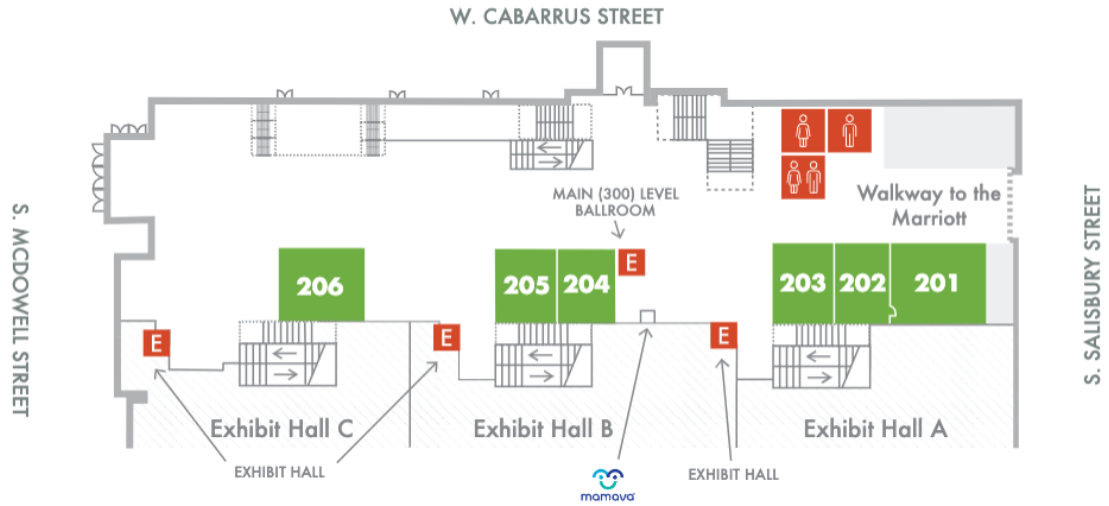

BALLROOM (400) LEVEL

Updated 7-20

- | | | |
|---|---|---|
|  Women |  All-gender/Family |  Open to Below |
|  Men |  Elevator |  Back of House |

MAIN (300) LEVEL

Updated 7-20

MEZZANINE LEVEL

Updated 7-20

Women

All-gender/Family

Open to Below

Men

Elevator

Back of House

EXHIBIT HALL (100) LEVEL

Updated 7-20