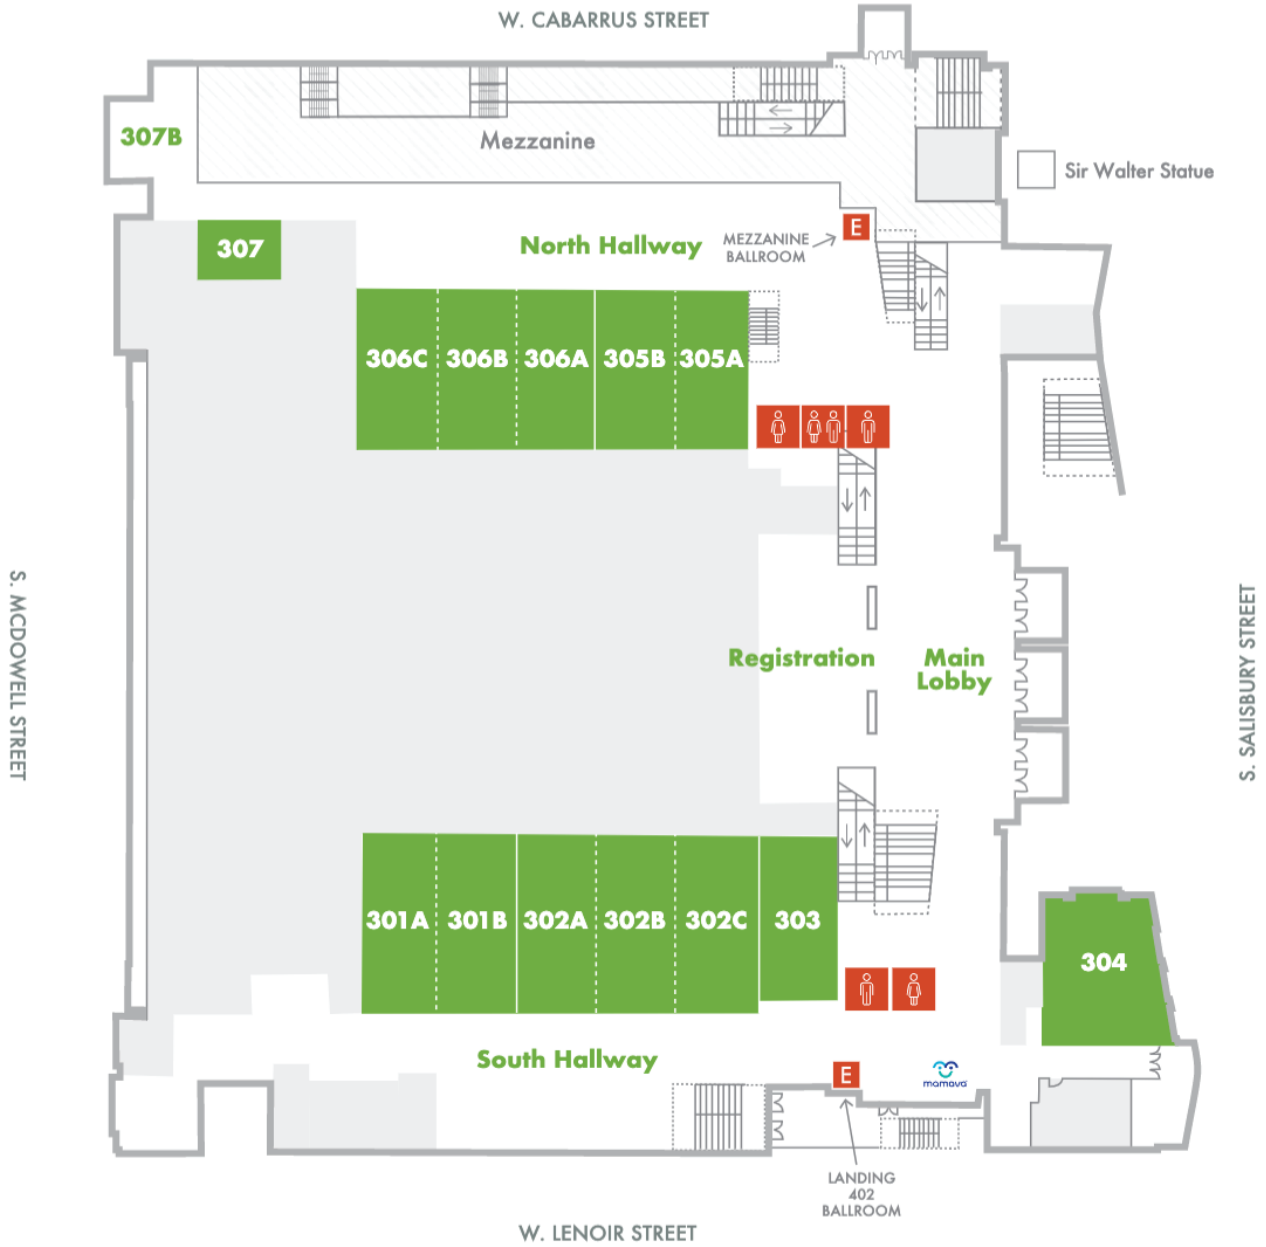

BALLROOM (400) LEVEL

Updated 7-20

- | | | |
|---|---|---|
|  Women |  All-gender/Family |  Open to Below |
|  Men |  Elevator |  Back of House |

MAIN (300) LEVEL

Updated 7-20

MEZZANINE LEVEL

Updated 7-20

Women

All-gender/Family

Open to Below

Men

Elevator

Back of House

EXHIBIT HALL (100) LEVEL

Updated 7-20