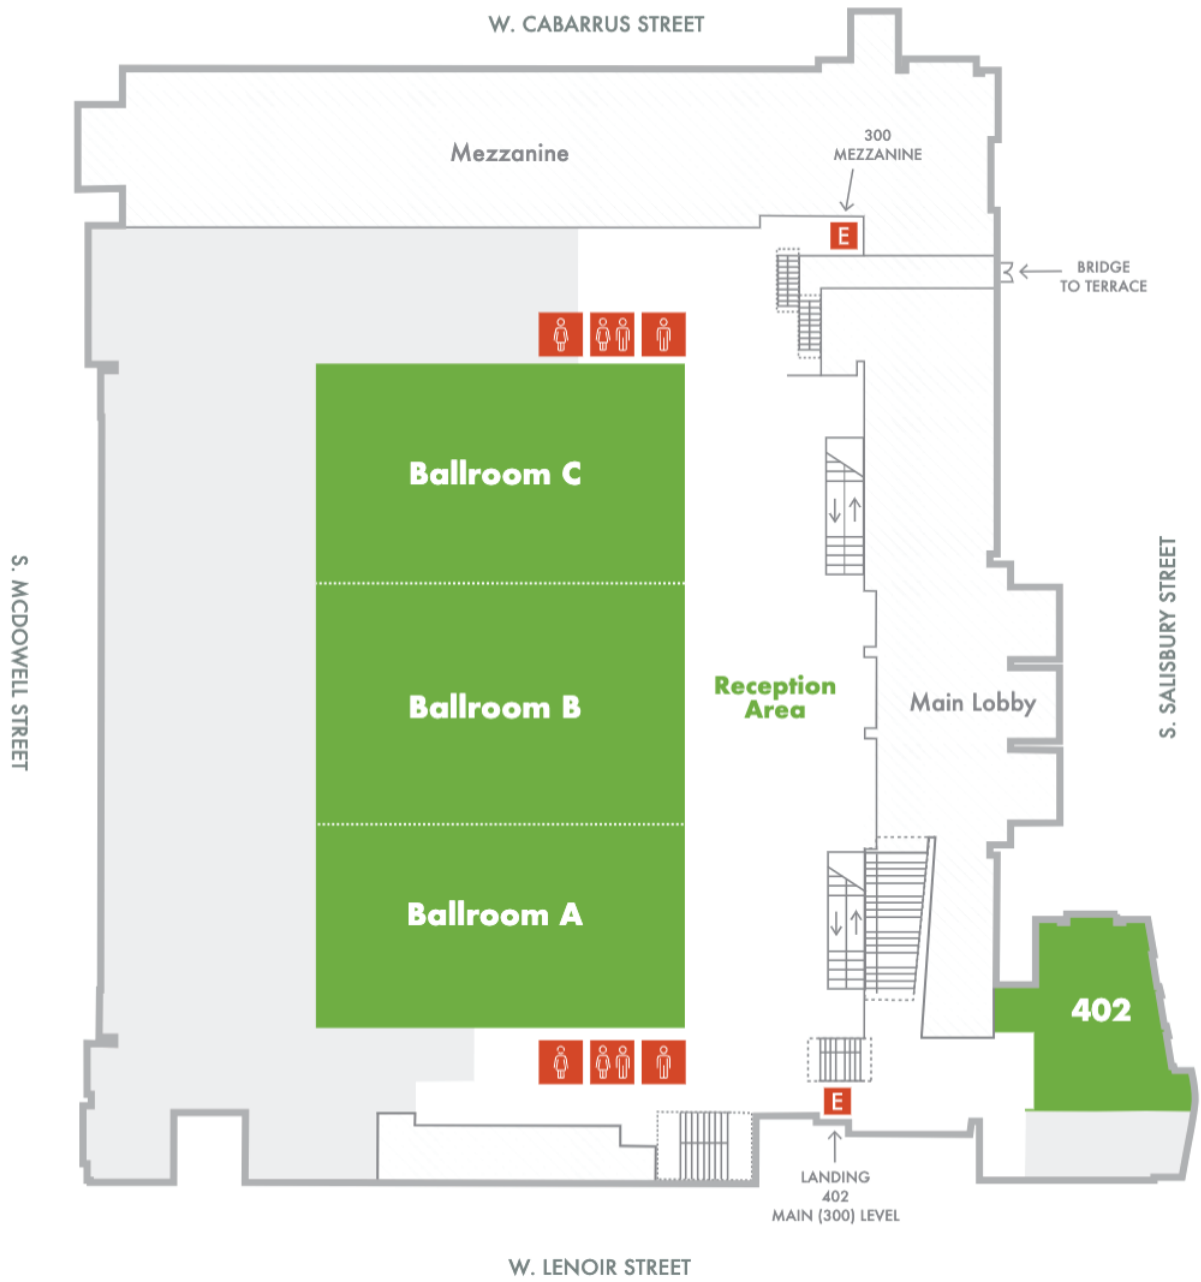

BALLROOM (400) LEVEL

Updated 7-20

- | | | |
|---|---|---|
|  Women |  All-gender/Family |  Open to Below |
|  Men |  Elevator |  Back of House |

MAIN (300) LEVEL

Updated 7-20

MEZZANINE LEVEL

Updated 7-20

Women

All-gender/Family

Open to Below

Men

Elevator

Back of House

EXHIBIT HALL (100) LEVEL

Updated 7-20